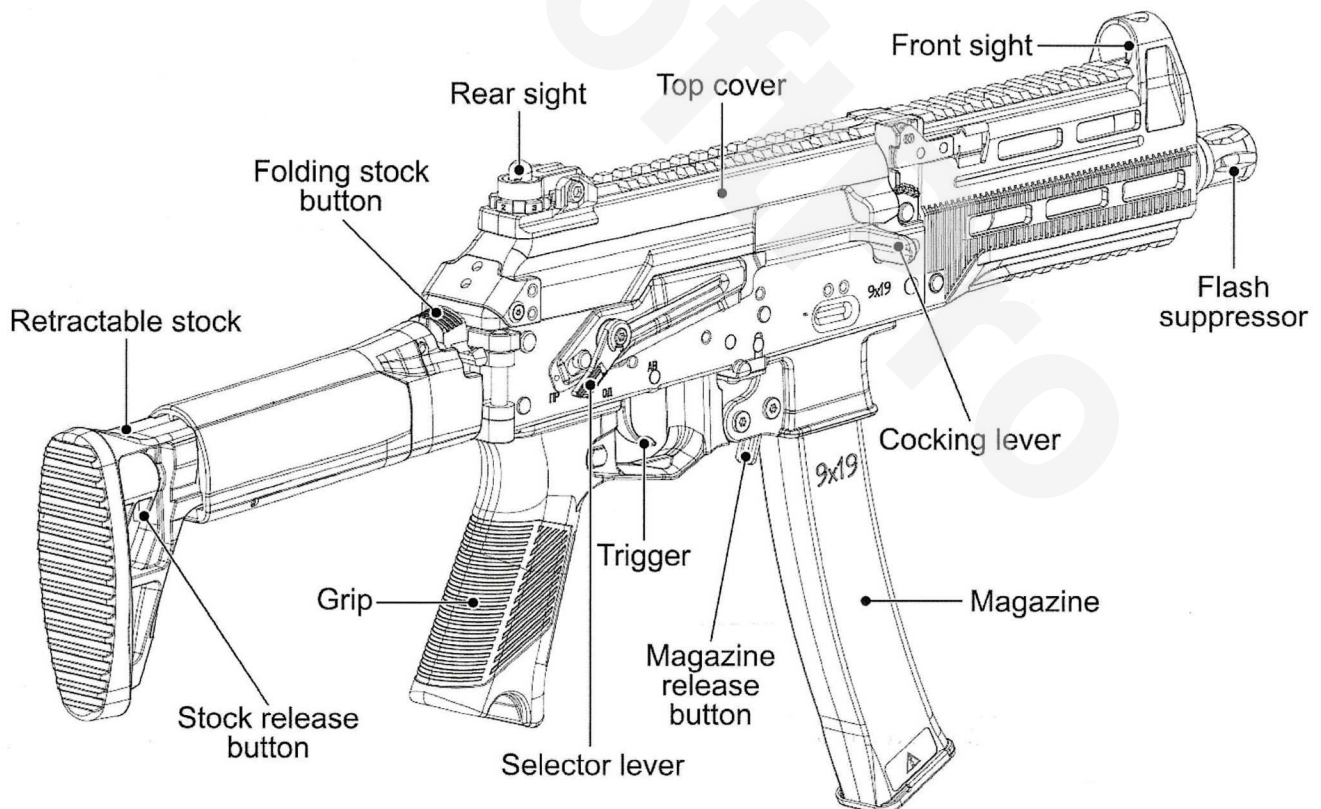

WEED 16

INSTRUCTION MANUAL

SELECTOR LEVER

SAFETY MODE

The trigger cannot be pulled.

SEMI-AUTOMATIC MODE

The gun will fire only one shot per trigger pulled.

FULL AUTOMATIC MODE

The gun will fire automatically while the trigger remains pulled.

Component Name