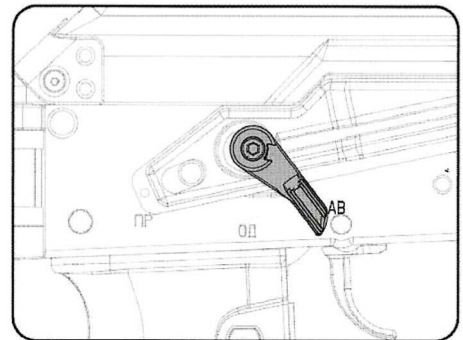

WEED 16

INSTRUCTION MANUAL

SELECTOR LEVER

SAFETY MODE

The trigger cannot be pulled.

SEMI-AUTOMATIC MODE

The gun will fire only one shot per trigger pulled.

FULL AUTOMATIC MODE

The gun will fire automatically while the trigger remains pulled.

Component Name