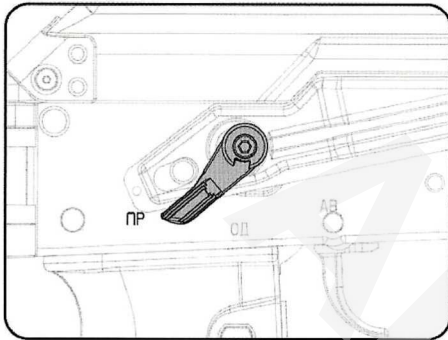

WEED 16

INSTRUCTION MANUAL

SELECTOR LEVER

SAFETY MODE

The trigger cannot be pulled.

SEMI-AUTOMATIC MODE

The gun will fire only one shot per trigger pulled.

FULL AUTOMATIC MODE

The gun will fire automatically while the trigger remains pulled.

Component Name