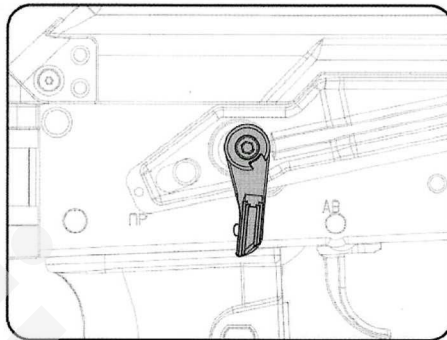

WEED 16

INSTRUCTION MANUAL

SELECTOR LEVER

SAFETY MODE

The trigger cannot be pulled.

SEMI-AUTOMATIC MODE

The gun will fire only one shot per trigger pulled.

FULL AUTOMATIC MODE

The gun will fire automatically while the trigger remains pulled.

Component Name